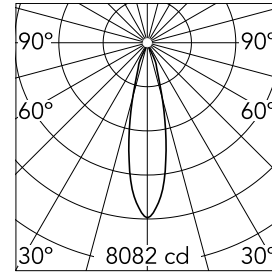

Optical

LED type	LED array
Light distribution	Symmetric
Optical type	Medium
Beam angle (°)	24
Beam angle C90-270 (°)	24

Beam Angle:	24°		
h(m)	E(lx)	D(m)	
1	8082	0.43	
2	2020	0.86	
3	898	1.28	
4	505	1.71	
5	323	2.14	

Color	Black	Rotation (°)	360
Orientation	Adjustable		
Recessed depth (mm)	176		
Weight (kg)	0.94		
Tilt (°)	90		

Certification / Marking

Note

Pre-installation frame must be ordered separately. Screening crosspiece, lenses and honeycomb directly installable on the head of the luminaire without needing any fastening accessory. Installation compatible with honeycomb + lense at the same time.