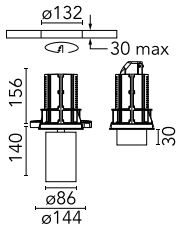

UT Downlight No Trim Ø86 Dali Version

■ 09.4923.14ADA - Black

Recessed luminaire with LED light source. 220-240V, 50-60Hz remote power supply included.

Main specifications

Number of heads	1	Net lumen (lm)	1781
Lamp category	LED	Mountings	Ceiling recessed
Power (W)	27W	Environment	Indoor
CCT (K)	3000K		
CRI	90		

Optical

LED type	LED array
Light distribution	Symmetric
Optical type	Medium
Beam angle (°)	24
Beam angle C90-270 (°)	24

Beam Angle:	24°		
h(m)	E(lx)	D(m)	
1	8082	0.43	
2	2020	0.86	
3	898	1.28	
4	505	1.71	
5	323	2.14	

Color	Black	Rotation (°)	360
Orientation	Adjustable		
Recessed depth (mm)	176		
Weight (kg)	0.94		
Tilt (°)	90		

Certification / Marking

Note

Pre-installation frame must be ordered separately. Screening crosspiece, lenses and honeycomb directly installable on the head of the luminaire without needing any fastening accessory. Installation compatible with honeycomb + lense at the same time.

UT Downlight No Trim Ø86 Dali Version

Elliptical lens
08.8163.68

Flood lens
08.8175.68

Honeycomb
08.8495.14

Holding ring
08.8410.00

Screening crosspiece
08.8411.00

Installation frame NO TRIM
08.8995.30

Installation frame NO TRIM
08.8995.14