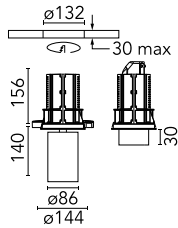

UT Downlight No Trim Ø86 Dali Version

09.4922.30ADA - White

Recessed luminaire with LED light source. 220-240V, 50-60Hz remote power supply included.

Certification / Marking

Main specifications

Number of heads	1	Net lumen (lm)	1867
Lamp category	LED	Mountings	Ceiling recessed
Power (W)	27W	Environment	Indoor
CCT (K)	3000K		
CRI	90		

Optical

LED type	LED array
Light distribution	Symmetric
Optical type	Spot
Beam angle (°)	12
Beam angle C90-270 (°)	12

Beam Angle: 12°			
	h(m)	E(lx)	D(m)
1	24053	0.21	
2	6013	0.41	
3	2673	0.62	
4	1503	0.82	
5	962	1.03	

Color	White	Rotation (°)	360
Orientation	Adjustable		
Recessed depth (mm)	176		
Weight (kg)	0.94		
Tilt (°)	90		

Note

Pre-installation frame must be ordered separately. Screening crosspiece, lenses and honeycomb directly installable on the head of the luminaire without needing any fastening accessory. Installation compatible with honeycomb + lense at the same time.

UT Downlight No Trim Ø86 Dali Version

Elliptical lens
08.8163.68

Flood lens
08.8175.68

Honeycomb
08.8495.14

Holding ring
08.8410.00

Screening crosspiece
08.8411.00

Installation frame NO TRIM
08.8995.30

Installation frame NO TRIM
08.8995.14