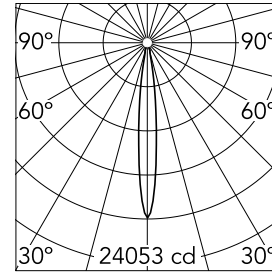

UT Downlight No Trim Ø86 Dali Version

09.4922.30ADA - White

Recessed luminaire with LED light source. 220-240V, 50-60Hz remote power supply included.

Certification / Marking

Main specifications

Number of heads	1	Net lumen (lm)	1867
Lamp category	LED	Mountings	Ceiling recessed
Power (W)	27W	Environment	Indoor
CCT (K)	3000K		
CRI	90		

Optical

LED type	LED array
Light distribution	Symmetric
Optical type	Spot
Beam angle (°)	12
Beam angle C90-270 (°)	12

Beam Angle: 12°			
	h(m)	E(lx)	D(m)
1	24053	0.21	
2	6013	0.41	
3	2673	0.62	
4	1503	0.82	
5	962	1.03	

Color	White	Rotation (°)	360
Orientation	Adjustable		
Recessed depth (mm)	176		
Weight (kg)	0.94		
Tilt (°)	90		

Note

Pre-installation frame must be ordered separately. Screening crosspiece, lenses and honeycomb directly installable on the head of the luminaire without needing any fastening accessory. Installation compatible with honeycomb + lense at the same time.