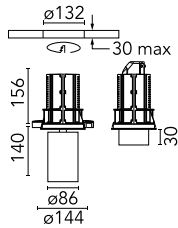

UT Downlight No Trim Ø86 Dali Version

■ 09.4921.14ADA - Black

Recessed luminaire with LED light source. 220-240V, 50-60Hz remote power supply included.

Main specifications

Number of heads	1	Net lumen (lm)	2053
Lamp category	LED	Mountings	Ceiling recessed
Power (W)	27W	Environment	Indoor
CCT (K)	3000K		
CRI	80		

Optical

LED type	LED array
Light distribution	Symmetric
Optical type	Flood
Beam angle (°)	37
Beam angle C90-270 (°)	37

Beam Angle: 37°

h(m)	E(lx)	D(m)
1	5741	0.67
2	1435	1.34
3	638	2.01
4	359	2.69
5	230	3.36

Color	Black	Rotation (°)	360
Orientation	Adjustable		
Recessed depth (mm)	176		
Weight (kg)	0.94		
Tilt (°)	90		

Certification / Marking

Note

Pre-installation frame must be ordered separately. Screening crosspiece, lenses and honeycomb directly installable on the head of the luminaire without needing any fastening accessory. Installation compatible with honeycomb + lense at the same time.

UT Downlight No Trim Ø86 Dali Version

Elliptical lens
08.8163.68

Flood lens
08.8175.68

Honeycomb
08.8495.14

Holding ring
08.8410.00

Screening crosspiece
08.8411.00

Installation frame NO TRIM
08.8995.30

Installation frame NO TRIM
08.8995.14