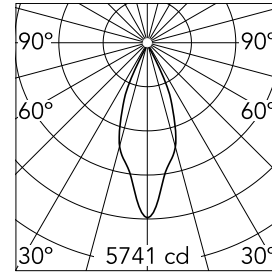

Optical

LED type	LED array
Light distribution	Symmetric
Optical type	Flood
Beam angle (°)	37
Beam angle C90-270 (°)	37

Beam Angle: 37°

h(m)	E(lx)	D(m)
1	5741	0.67
2	1435	1.34
3	638	2.01
4	359	2.69
5	230	3.36

Color	Black	Rotation (°)	360
Orientation	Adjustable		
Recessed depth (mm)	176		
Weight (kg)	0.94		
Tilt (°)	90		

Certification / Marking

Note

Pre-installation frame must be ordered separately. Screening crosspiece, lenses and honeycomb directly installable on the head of the luminaire without needing any fastening accessory. Installation compatible with honeycomb + lense at the same time.