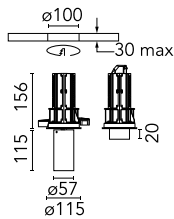

UT Downlight No Trim Ø57 Dali Version

09.4526.30ADA - White

Recessed luminaire with LED light source. 220-240V, 50-60Hz remote power supply included.

Main specifications

Number of heads	1	Net lumen (lm)	918
Lamp category	LED	Mountings	Ceiling recessed
Power (W)	18W	Environment	Indoor
CCT (K)	4000K		
CRI	90		

Optical

LED type	LED array
Light distribution	Symmetric
Optical type	Medium
Beam angle (°)	21
Beam angle C90-270 (°)	21

Beam Angle: 21°

h(m)	E(lx)	D(m)
1	5149	0.36
2	1287	0.72
3	572	1.09
4	322	1.45
5	206	1.81

Color	White
Orientation	Adjustable
Weight (kg)	0.73
Tilt (°)	90
Rotation (°)	360

Note

Pre-installation frame must be ordered separately. Screening crosspiece, lenses and honeycomb directly installable on the head of the luminaire without needing any fastening accessory.

UT Downlight No Trim Ø57 Dali Version

Installation frame NO TRIM
08.8994.30

Installation frame NO TRIM
08.8994.14

Screening crosspiece
08.8429.00

Elliptical lens
08.8431.00

Flood lens
08.8432.00

Honeycomb
08.8428.00