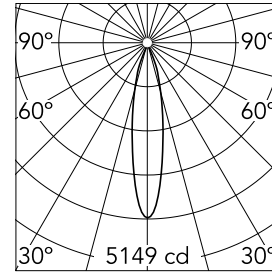

UT Downlight No Trim Ø57 Dali Version

09.4526.30ADA - White

Recessed luminaire with LED light source. 220-240V, 50-60Hz remote power supply included.

Main specifications

Number of heads	1	Net lumen (lm)	918
Lamp category	LED	Mountings	Ceiling recessed
Power (W)	18W	Environment	Indoor
CCT (K)	4000K		
CRI	90		

Optical

LED type	LED array
Light distribution	Symmetric
Optical type	Medium
Beam angle (°)	21
Beam angle C90-270 (°)	21

Beam Angle: 21°

h(m)	E(lx)	D(m)
1	5149	0.36
2	1287	0.72
3	572	1.09
4	322	1.45
5	206	1.81

Color	White
Orientation	Adjustable
Weight (kg)	0.73
Tilt (°)	90
Rotation (°)	360

Note

Pre-installation frame must be ordered separately. Screening crosspiece, lenses and honeycomb directly installable on the head of the luminaire without needing any fastening accessory.