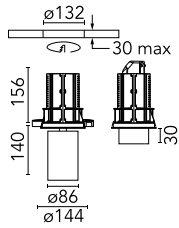

UT Downlight No Trim Ø 86 Non Dimmable

09.4927.30A - White

Recessed luminaire with LED light source. 220-240V, 50-60Hz remote power supply included.

Main specifications

Number of heads	1	Net lumen (lm)	1768
Lamp category	LED	Mountings	Ceiling recessed
Power (W)	27W	Environment	Indoor dry location
CCT (K)	4000K		
CRI	90		

Optical

LED type	LED array
Light distribution	Symmetric
Optical type	Flood
Beam angle (°)	37
Beam angle C90-270 (°)	37

Beam Angle:	37°		
h(m)	E(lx)	D(m)	
1	4943	0.67	
2	1236	1.34	
3	549	2.01	
4	309	2.69	
5	198	3.36	

Luminous flux luminaire
1768 lm

Electrical

Frequency (Hz)	50/60	Emergency	Without
Voltage (V)	36.00	Insulation class	II
Dimmable	No		
Driver	Remote included		
Driver type	Non Dimmable		

Physical

Color	White	Rotation (°)	360
Orientation	Adjustable		
Recessed depth (mm)	176		
Weight (kg)	0.94		
Tilt (°)	90		