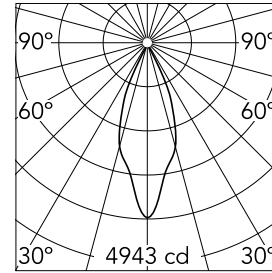

UT Downlight No Trim Ø 86 Non Dimmable

09.4927.30A - White

Recessed luminaire with LED light source. 220-240V, 50-60Hz remote power supply included.

Main specifications

Number of heads	1	Net lumen (lm)	1768
Lamp category	LED	Mountings	Ceiling recessed
Power (W)	27W	Environment	Indoor dry location
CCT (K)	4000K		
CRI	90		

Optical

LED type	LED array
Light distribution	Symmetric
Optical type	Flood
Beam angle (°)	37
Beam angle C90-270 (°)	37

Beam Angle:	37°		
h(m)	E(lx)	D(m)	
1	4943	0.67	
2	1236	1.34	
3	549	2.01	
4	309	2.69	
5	198	3.36	

Luminous flux luminaire
1768 lm

Electrical

Frequency (Hz)	50/60	Emergency	Without
Voltage (V)	36.00	Insulation class	II
Dimmable	No		
Driver	Remote included		
Driver type	Non Dimmable		

Physical

Color	White	Rotation (°)	360
Orientation	Adjustable		
Recessed depth (mm)	176		
Weight (kg)	0.94		
Tilt (°)	90		