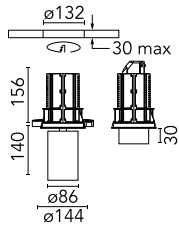

UT Downlight No Trim Ø 86 Non Dimmable

09.4925.30A - White

Recessed luminaire with LED light source. 220-240V, 50-60Hz remote power supply included.

Main specifications

Number of heads	1	Net lumen (lm)	1945
Lamp category	LED	Mountings	Ceiling recessed
Power (W)	27W	Environment	Indoor
CCT (K)	4000K		
CRI	90		

Optical

LED type	LED array
Light distribution	Symmetric
Optical type	Spot
Beam angle (°)	12
Beam angle C90-270 (°)	12

Beam Angle:	12°		
h(m)	E(lx)	D(m)	
1	25058	0.21	
2	6265	0.41	
3	2784	0.62	
4	1566	0.82	
5	1002	1.03	

Luminous flux luminaire
1945 lm

Electrical

Frequency (Hz)	50/60	Emergency	Without
Voltage (V)	36.00	Insulation class	II
Dimmable	No		
Driver	remote included		
Driver type	Electronic		

Physical

Color	White	Rotation (°)	360
Orientation	Adjustable		
Recessed depth (mm)	176		
Weight (kg)	0.94		
Tilt (°)	90		

UT Downlight No Trim Ø 86 Non Dimmable

Elliptical lens
08.8163.68

Holding ring
08.8410.00

Screening crosspiece
08.8411.00

Honeycomb
08.8495.14

Installation frame NO TRIM
08.8995.14

Installation frame NO TRIM
08.8995.30