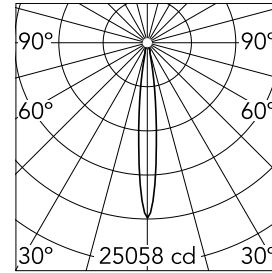

UT Downlight No Trim Ø 86 Non Dimmable

09.4925.30A - White

Recessed luminaire with LED light source. 220-240V, 50-60Hz remote power supply included.

Main specifications

Number of heads	1	Net lumen (lm)	1945
Lamp category	LED	Mountings	Ceiling recessed
Power (W)	27W	Environment	Indoor
CCT (K)	4000K		
CRI	90		

Optical

LED type	LED array
Light distribution	Symmetric
Optical type	Spot
Beam angle (°)	12
Beam angle C90-270 (°)	12

Beam Angle:	12°		
h(m)	E(lx)	D(m)	
1	25058	0.21	
2	6265	0.41	
3	2784	0.62	
4	1566	0.82	
5	1002	1.03	