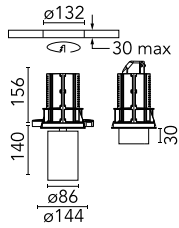

## UT Downlight No Trim Ø 86 Non Dimmable

■ 09.4924.14A - Black

Recessed luminaire with LED light source. 220-240V, 50-60Hz remote power supply included.

### Main specifications

<b>Number of heads</b>	1	<b>Net lumen (lm)</b>	1697
<b>Lamp category</b>	LED	<b>Mountings</b>	Ceiling recessed
<b>Power (W)</b>	27W	<b>Environment</b>	Indoor dry location
<b>CCT (K)</b>	3000K		
<b>CRI</b>	90		

### Physical

<b>Color</b>	Black	<b>Rotation (°)</b>	360
<b>Orientation</b>	Adjustable		
<b>Recessed depth (mm)</b>	176		
<b>Weight (kg)</b>	0.94		
<b>Tilt (°)</b>	90		