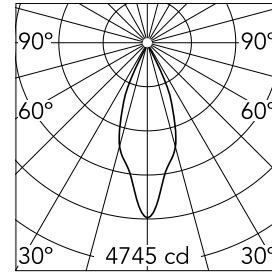

### Main specifications

<b>Number of heads</b>	1	<b>Net lumen (lm)</b>	1697
<b>Lamp category</b>	LED	<b>Mountings</b>	Ceiling recessed
<b>Power (W)</b>	27W	<b>Environment</b>	Indoor dry location
<b>CCT (K)</b>	3000K		
<b>CRI</b>	90		

### Optical

<b>LED type</b>	LED array
<b>Light distribution</b>	Symmetric
<b>Optical type</b>	Flood
<b>Beam angle (°)</b>	37
<b>Beam angle C90-270 (°)</b>	37

<b>Beam Angle:</b>	37°	
<b>h(m)</b>	<b>E(lx)</b>	<b>D(m)</b>
1	4745	0.67
2	1186	1.34
3	527	2.01
4	297	2.69
5	190	3.36

### Physical

<b>Color</b>	Black	<b>Rotation (°)</b>	360
<b>Orientation</b>	Adjustable		
<b>Recessed depth (mm)</b>	176		
<b>Weight (kg)</b>	0.94		
<b>Tilt (°)</b>	90		