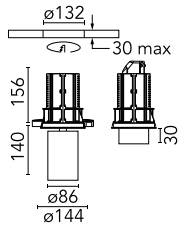

UT Downlight No Trim Ø 86 Non Dimmable

09.4919.30A - White

Recessed luminaire with LED light source. 220-240V, 50-60Hz remote power supply included.

Main specifications

Number of heads	1	Net lumen (lm)	2259
Lamp category	LED	Mountings	Ceiling recessed
Power (W)	27W	Environment	Indoor dry location
CCT (K)	3000K		
CRI	80		

Optical

LED type	LED array
Light distribution	Symmetric
Optical type	Spot
Beam angle (°)	12
Beam angle C90-270 (°)	12

Beam Angle:	12°		
h(m)	E(lx)	D(m)	
1	29106	0.21	
2	7277	0.41	
3	3234	0.62	
4	1819	0.82	
5	1164	1.03	

Luminous flux luminaire
2259 lm

Electrical

Frequency (Hz)	50/60	Emergency	Without
Voltage (V)	36.00	Insulation class	II
Dimmable	No		
Driver	Remote included		
Driver type	Non Dimmable		

Physical

Color	White	Rotation (°)	360
Orientation	Adjustable		
Recessed depth (mm)	176		
Weight (kg)	0.94		
Tilt (°)	90		