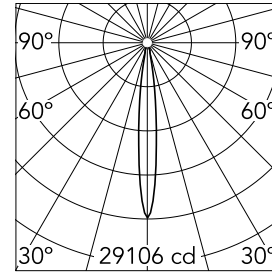

UT Downlight No Trim Ø 86 Non Dimmable

09.4919.30A - White

Recessed luminaire with LED light source. 220-240V, 50-60Hz remote power supply included.

Main specifications

Number of heads	1	Net lumen (lm)	2259
Lamp category	LED	Mountings	Ceiling recessed
Power (W)	27W	Environment	Indoor dry location
CCT (K)	3000K		
CRI	80		

Optical

LED type	LED array
Light distribution	Symmetric
Optical type	Spot
Beam angle (°)	12
Beam angle C90-270 (°)	12

Beam Angle:	12°		
h(m)	E(lx)	D(m)	
1	29106	0.21	
2	7277	0.41	
3	3234	0.62	
4	1819	0.82	
5	1164	1.03	