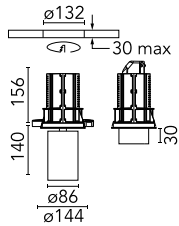

UT Downlight No Trim Ø 86 Dali Version

■ 09.4927.14ADA - Black

Recessed luminaire with LED light source. 220-240V, 50-60Hz remote power supply included.

Main specifications

Number of heads	1	Net lumen (lm)	1768
Lamp category	LED	Mountings	Ceiling recessed
Power (W)	27W	Environment	Indoor dry location
CCT (K)	4000K		
CRI	90		

Optical

LED type	LED array
Light distribution	Symmetric
Optical type	Flood
Beam angle (°)	37
Beam angle C90-270 (°)	37

Beam Angle:	37°		
h(m)	E(lx)	D(m)	
1	4943	0.67	
2	1236	1.34	
3	549	2.01	
4	309	2.69	
5	198	3.36	

UT Downlight No Trim Ø 86 Dali Version

Elliptical lens
08.8163.68

Installation frame NO TRIM
08.8995.30

Flood lens
08.8175.68

Honeycomb
08.8495.14

Screening crosspiece
08.8411.00

Installation frame NO TRIM
08.8995.14