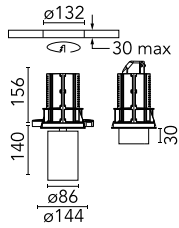

UT Downlight No Trim Ø 86 Dali Version

■ 09.4926.14ADA - Black

Recessed luminaire with LED light source. 220-240V, 50-60Hz remote power supply included.

Main specifications

Number of heads	1	Net lumen (lm)	1855
Lamp category	LED	Mountings	Ceiling recessed
Power (W)	27W	Environment	Indoor dry location
CCT (K)	4000K		
CRI	90		

Optical

LED type	LED array
Light distribution	Symmetric
Optical type	Medium
Beam angle (°)	24
Beam angle C90-270 (°)	24

Beam Angle:	24°		
h(m)	E(lx)	D(m)	
1	8420	0.43	
2	2105	0.86	
3	936	1.28	
4	526	1.71	
5	337	2.14	

UT Downlight No Trim Ø 86 Dali Version

Honeycomb
08.8495.14

Installation frame NO TRIM
08.8995.30

Screening crosspiece
08.8411.00

Flood lens
08.8175.68

Elliptical lens
08.8163.68

Holding ring
08.8410.00

Installation frame NO TRIM
08.8995.14