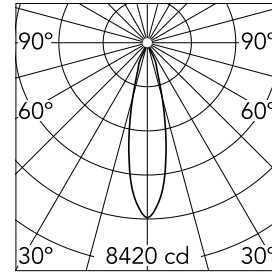

Optical

LED type	LED array
Light distribution	Symmetric
Optical type	Medium
Beam angle (°)	24
Beam angle C90-270 (°)	24

Beam Angle:	24°		
h(m)	E(lx)	D(m)	
1	8420	0.43	
2	2105	0.86	
3	936	1.28	
4	526	1.71	
5	337	2.14	