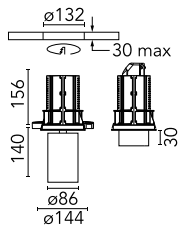

UT Downlight No Trim Ø 86 Dali Version

■ 09.4925.14ADA - Black

Recessed luminaire with LED light source. 220-240V, 50-60Hz remote power supply included.

Main specifications

Number of heads	1	Net lumen (lm)	1945
Lamp category	LED	Mountings	Ceiling recessed
Power (W)	27W	Environment	Indoor dry location
CCT (K)	4000K		
CRI	90		

Optical

LED type	LED array
Light distribution	Symmetric
Optical type	Spot
Beam angle (°)	12
Beam angle C90-270 (°)	12

Beam Angle:	12°		
h(m)	E(lx)	D(m)	
1	25058	0.21	
2	6265	0.41	
3	2784	0.62	
4	1566	0.82	
5	1002	1.03	

UT Downlight No Trim Ø 86 Dali Version

Flood lens
08.8175.68

Honeycomb
08.8495.14

Screening crosspiece
08.8411.00

Installation frame NO TRIM
08.8995.14

Holding ring
08.8410.00

Elliptical lens
08.8163.68

Installation frame NO TRIM
08.8995.30