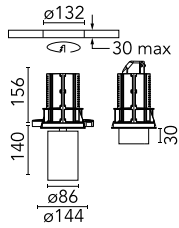

UT Downlight No Trim Ø 86 Dali Version

■ 09.4923.14ADA - Black

Recessed luminaire with LED light source. 220-240V, 50-60Hz remote power supply included.

Main specifications

Number of heads	1	Net lumen (lm)	1781
Lamp category	LED	Mountings	Ceiling recessed
Power (W)	27W	Environment	Indoor dry location
CCT (K)	3000K		
CRI	90		

Optical

LED type	LED array
Light distribution	Symmetric
Optical type	Medium
Beam angle (°)	24
Beam angle C90-270 (°)	24

Beam Angle:	24°	
h(m)	E(lx)	D(m)
1	8082	0.43
2	2020	0.86
3	898	1.28
4	505	1.71
5	323	2.14

UT Downlight No Trim Ø 86 Dali Version

Elliptical lens
08.8163.68

Installation frame NO TRIM
08.8995.30

Flood lens
08.8175.68

Honeycomb
08.8495.14

Screening crosspiece
08.8411.00

Installation frame NO TRIM
08.8995.14