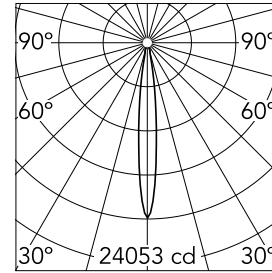

### Main specifications

<b>Number of heads</b>	1	<b>Net lumen (lm)</b>	1867
<b>Lamp category</b>	LED	<b>Mountings</b>	Ceiling recessed
<b>Power (W)</b>	27W	<b>Environment</b>	Indoor dry location
<b>CCT (K)</b>	3000K		
<b>CRI</b>	90		

### Optical

<b>LED type</b>	LED array
<b>Light distribution</b>	Symmetric
<b>Optical type</b>	Spot
<b>Beam angle (°)</b>	12
<b>Beam angle C90-270 (°)</b>	12

<b>Beam Angle:</b>	12°		
	<b>h(m)</b>	<b>E(lx)</b>	<b>D(m)</b>
1	24053	0.21	
2	6013	0.41	
3	2673	0.62	
4	1503	0.82	
5	962	1.03	

### Physical

<b>Color</b>	White	<b>Rotation (°)</b>	360
<b>Orientation</b>	Adjustable		
<b>Recessed depth (mm)</b>	176		
<b>Weight (kg)</b>	0.94		
<b>Tilt (°)</b>	90		