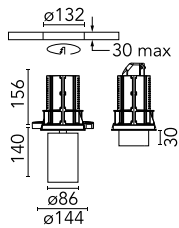

### Main specifications

<b>Number of heads</b>	1	<b>Net lumen (lm)</b>	1867
<b>Lamp category</b>	LED	<b>Mountings</b>	Ceiling recessed
<b>Power (W)</b>	27W	<b>Environment</b>	Indoor dry location
<b>CCT (K)</b>	3000K		
<b>CRI</b>	90		

### Optical

<b>LED type</b>	LED array
<b>Light distribution</b>	Symmetric
<b>Optical type</b>	Spot
<b>Beam angle (°)</b>	12
<b>Beam angle C90-270 (°)</b>	12

<b>Beam Angle:</b>	12°		
	<b>h(m)</b>	<b>E(lx)</b>	<b>D(m)</b>
1	24053	0.21	
2	6013	0.41	
3	2673	0.62	
4	1503	0.82	
5	962	1.03	

### Physical

<b>Color</b>	White	<b>Rotation (°)</b>	360
<b>Orientation</b>	Adjustable		
<b>Recessed depth (mm)</b>	176		
<b>Weight (kg)</b>	0.94		
<b>Tilt (°)</b>	90		

## UT Downlight No Trim Ø 86 Dali Version

---

Honeycomb  
08.8495.14

---

Installation frame NO TRIM  
08.8995.30

---

Screening crosspiece  
08.8411.00

---