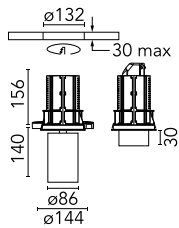

UT Downlight No Trim Ø 86 Dali Version

■ 09.4922.14ADA - Black

Recessed luminaire with LED light source. 220-240V, 50-60Hz remote power supply included.

Main specifications

Number of heads	1	Net lumen (lm)	1867
Lamp category	LED	Mountings	Ceiling recessed
Power (W)	27W	Environment	Indoor dry location
CCT (K)	3000K		
CRI	90		

Optical

LED type	LED array
Light distribution	Symmetric
Optical type	Spot
Beam angle (°)	12
Beam angle C90-270 (°)	12

Beam Angle: 12°	h(m)	E(lx)	D(m)
	1	24053	0.21
	2	6013	0.41
	3	2673	0.62
	4	1503	0.82
	5	962	1.03

UT Downlight No Trim Ø 86 Dali Version

Screening crosspiece
08.8411.00

Installation frame NO TRIM
08.8995.14

Holding ring
08.8410.00

Elliptical lens
08.8163.68

Installation frame NO TRIM
08.8995.30

Flood lens
08.8175.68