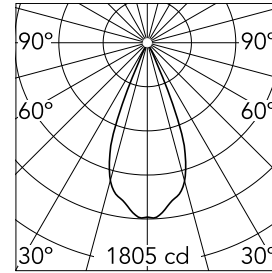

UT Downlight No Trim Ø 57 Non Dimmable

09.4524.30A - White

Recessed luminaire with LED light source. 220-240V, 50-60Hz remote power supply included.

Main specifications

Number of heads	1	Net lumen (lm)	820
Lamp category	LED	Mountings	Ceiling recessed
Power (W)	18W	Environment	Indoor dry location
CCT (K)	3000K		
CRI	90		

Optical

LED type	LED array
Light distribution	Symmetric
Optical type	Flood
Beam angle (°)	43
Beam angle C90-270 (°)	43

Beam Angle:	43°		
h(m)	E(lx)	D(m)	
1	1805	0.79	
2	451	1.58	
3	201	2.37	
4	113	3.16	
5	72	3.95	