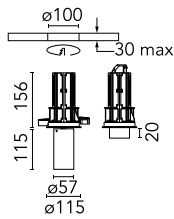

UT Downlight No Trim Ø 57 Non Dimmable

09.4524.30A - White

Recessed luminaire with LED light source. 220-240V, 50-60Hz remote power supply included.

Main specifications

Number of heads	1	Net lumen (lm)	820
Lamp category	LED	Mountings	Ceiling recessed
Power (W)	18W	Environment	Indoor dry location
CCT (K)	3000K		
CRI	90		

Optical

LED type	LED array
Light distribution	Symmetric
Optical type	Flood
Beam angle (°)	43
Beam angle C90-270 (°)	43

Beam Angle:	43°		
h(m)	E(lx)	D(m)	
1	1805	0.79	
2	451	1.58	
3	201	2.37	
4	113	3.16	
5	72	3.95	

Note

Pre-installation frame must be ordered separately. Screening crosspiece, lenses and honeycomb directly installable on the head of the luminaire without needing any fastening accessory.

UT Downlight No Trim Ø 57 Non Dimmable