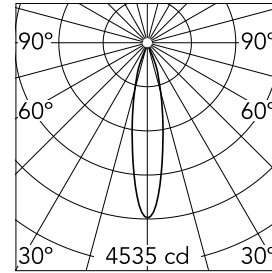

UT Downlight No Trim Ø 57 Non Dimmable

09.4523.30A - White

Recessed luminaire with LED light source. 220-240V, 50-60Hz remote power supply included.

Main specifications

Number of heads	1	Net lumen (lm)	808
Lamp category	LED	Mountings	Ceiling recessed
Power (W)	18W	Environment	Indoor dry location
CCT (K)	3000K		
CRI	90		

Optical

LED type	LED array
Light distribution	Symmetric
Optical type	Medium
Beam angle (°)	21
Beam angle C90-270 (°)	21

Beam Angle:	21°		
h(m)	E(lx)	D(m)	
1	4535	0.36	
2	1134	0.72	
3	504	1.09	
4	283	1.45	
5	181	1.81	