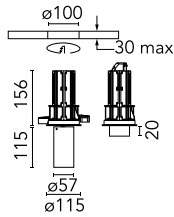

UT Downlight No Trim Ø 57 Non Dimmable

09.4523.30A - White

Recessed luminaire with LED light source. 220-240V, 50-60Hz remote power supply included.

Main specifications

Number of heads	1	Net lumen (lm)	808
Lamp category	LED	Mountings	Ceiling recessed
Power (W)	18W	Environment	Indoor dry location
CCT (K)	3000K		
CRI	90		

Optical

LED type	LED array
Light distribution	Symmetric
Optical type	Medium
Beam angle (°)	21
Beam angle C90-270 (°)	21

Beam Angle:	21°		
h(m)	E(lx)	D(m)	
1	4535	0.36	
2	1134	0.72	
3	504	1.09	
4	283	1.45	
5	181	1.81	

Note

Pre-installation frame must be ordered separately. Screening crosspiece, lenses and honeycomb directly installable on the head of the luminaire without needing any fastening accessory.

UT Downlight No Trim Ø 57 Non Dimmable