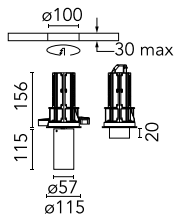

UT Downlight No Trim Ø 57 Non Dimmable

■ 09.4523.14A - Black

Recessed luminaire with LED light source. 220-240V, 50-60Hz remote power supply included.

Main specifications

Number of heads	1	Net lumen (lm)	808
Lamp category	LED	Mountings	Ceiling recessed
Power (W)	18W	Environment	Indoor dry location
CCT (K)	3000K		
CRI	90		

Optical

LED type	LED array
Light distribution	Symmetric
Optical type	Medium
Beam angle (°)	21
Beam angle C90-270 (°)	21

Beam Angle:	21°		
h(m)	E(lx)	D(m)	
1	4535	0.36	
2	1134	0.72	
3	504	1.09	
4	283	1.45	
5	181	1.81	

Note

Pre-installation frame must be ordered separately. Screening crosspiece, lenses and honeycomb directly installable on the head of the luminaire without needing any fastening accessory.

UT Downlight No Trim Ø 57 Non Dimmable