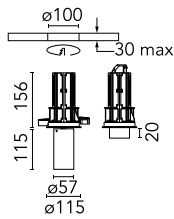

### Main specifications

Number of heads	1	Net lumen (lm)	932
Lamp category	LED	Mountings	Ceiling recessed
Power (W)	18W	Environment	Indoor
CCT (K)	4000K		
CRI	90		

### Optical

LED type	LED array
Light distribution	Symmetric
Optical type	Flood
Beam angle (°)	43
Beam angle C90-270 (°)	43

Beam Angle: 43°

h(m)	E(lx)	D(m)
1	2050	0.79
2	512	1.58
3	228	2.37
4	128	3.16
5	82	3.95

### Physical

Color	White
Orientation	Adjustable
Weight (kg)	0.73
Tilt (°)	90
Rotation (°)	360