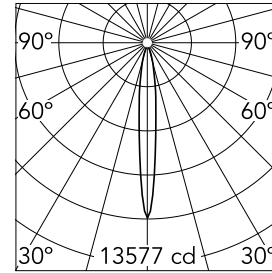

UT Downlight No Trim Ø 57 Dali Version

■ 09.4525.30ADA - White

Recessed luminaire with LED light source. 220-240V, 50-60Hz remote power supply included.

Main specifications

Number of heads	1	Net lumen (lm)	1212
Lamp category	LED	Mountings	Ceiling recessed
Power (W)	18W	Environment	Indoor dry location
CCT (K)	4000K		
CRI	90		

Optical

LED type	LED array
Light distribution	Symmetric
Optical type	Spot
Beam angle (°)	11
Beam angle C90-270 (°)	11

Beam Angle: 11°

	h(m)	E(lx)	D(m)
1	13577	0.19	
2	3394	0.39	
3	1509	0.58	
4	849	0.77	
5	543	0.97	