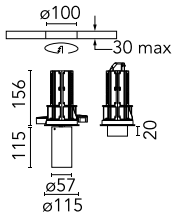

UT Downlight No Trim Ø 57 Dali Version

■ 09.4525.30ADA - White

Recessed luminaire with LED light source. 220-240V, 50-60Hz remote power supply included.

Main specifications

Number of heads	1	Net lumen (lm)	1212
Lamp category	LED	Mountings	Ceiling recessed
Power (W)	18W	Environment	Indoor dry location
CCT (K)	4000K		
CRI	90		

Optical

LED type	LED array
Light distribution	Symmetric
Optical type	Spot
Beam angle (°)	11
Beam angle C90-270 (°)	11

Beam Angle: 11°

	h(m)	E(lx)	D(m)
1	13577	0.19	
2	3394	0.39	
3	1509	0.58	
4	849	0.77	
5	543	0.97	

Note

Pre-installation frame must be ordered separately. Screening crosspiece, lenses and honeycomb directly installable on the head of the luminaire without needing any fastening accessory.

UT Downlight No Trim Ø 57 Dali Version