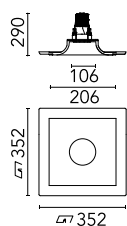

Main specifications

Mountings Ceiling recessed
Environment Indoor

Optical

Lighting type Direct
Light distribution Symmetric

Electrical

Emergency Without

Physical

Color Raw
Orientation Fixed
Weight (kg) 2