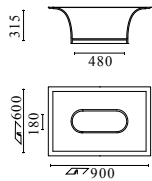

Certification / Marking