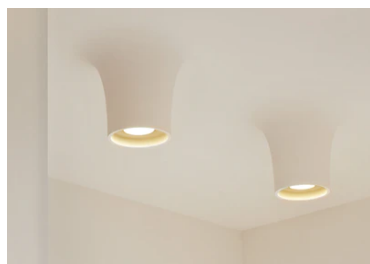

## USO BOOB 600 2L for Wan Spot

■ SA.1015.3.004 - Raw

Soft technology architectonic application that permits perfect integration of the Flos architectural products. For personal configuration, you can add light points in the structure. Ask Flos architectural sales team.