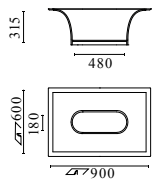

Certification / Marking