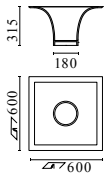

USO BOOB 600 1L + Pure Downlight 1 T

■ SA.1014.3.015 - Raw

Soft technology architectonic application that permits perfect integration of the Flos architectural products. For personal configuration, you can add light points in the structure. Ask Flos architectural sales team.

Soft technology architectonic application that permits perfect integration of the Flos architectural products. For personal configuration, you can add light points in the structure. Ask Flos architectural sales team.

Main specifications

Mountings	Ceiling surface
Environment	Indoor

Optical

Lighting type	Direct
Light distribution	Symmetric

Electrical

Emergency	Without

Physical

Color	Raw
Orientation	Fixed
Weight (kg)	6.6

Note

References do not include Flos architectural products.

Certification / Marking