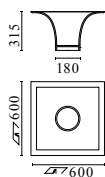

Main specifications

Mountings	Ceiling surface
Environment	Indoor dry location

Optical

Lighting type	Direct
Light distribution	Symmetric

Electrical

Emergency	Without
------------------	---------

Physical

Color	Raw
Orientation	Fixed
Weight (kg)	6.6