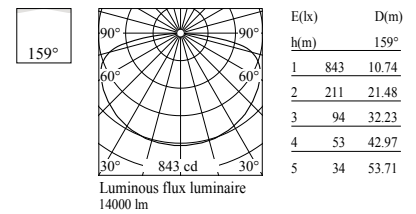

Optical

Lighting type	Direct
Lamp type	T5 FQ
Light distribution	Symmetric
Optical type	Diffused light

Electrical

Lamp holder	G5
Dimmable	Yes
Driver	Integrated
Emergency	Without

Physical

Color	Raw
Orientation	Fixed
Weight (kg)	40