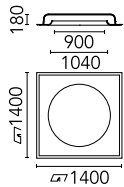

USO 900 Cove Lighting Dimmable Dali

SA.1006.4.2DA - Raw

Recessed ceiling or wall-mounted luminaire. Direct lighting with fluorescent, cold cathode or LED lamps.

Main specifications

Lamp category	Fluorescent
Power (W)	156W
Mountings	Ceiling recessed
Environment	Indoor

Optical

Lighting type	Direct
Lamp type	T5 FQ
Light distribution	Symmetric
Optical type	Diffused light

Electrical

Lamp holder	G5
Dimmable	Yes
Driver	Integrated
Emergency	Without

Physical

Color	Raw
Orientation	Fixed
Weight (kg)	40