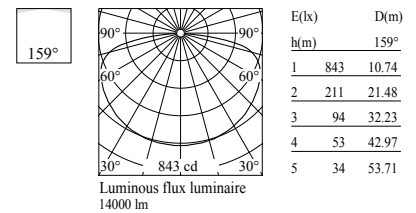

Electrical

Lamp holder	G5
Dimmable	Yes
Driver	Integrated
Emergency	Without

Physical

Color	Raw
Orientation	Fixed
Weight (kg)	40