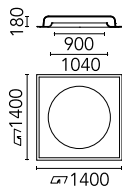

### Main specifications

Lamp category	Fluorescent
Power (W)	156W
Mountings	Ceiling recessed
Environment	Indoor dry location

### Physical

Color	Raw
Orientation	Fixed
Weight (kg)	40