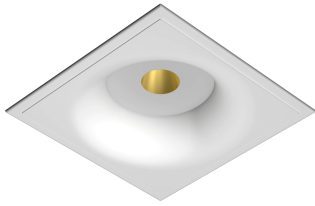

USO 800 + Kap Ø145 Hold

■ SA.1003.3.017 - Raw

Soft technology architectonic application that permits perfect integration of the Flos architectural products. For personal configuration, you can add light points in the structure. Ask Flos architectural sales team.

Soft technology architectonic application that permits perfect integration of the Flos architectural products. For personal configuration, you can add light points in the structure. Ask Flos architectural sales team.

Main specifications

Mountings	Ceiling recessed
Environment	Indoor

Optical

Lighting type	Direct
Light distribution	Symmetric

Electrical

Emergency	Without
------------------	---------

Physical

Color	Raw
Orientation	Fixed
Weight (kg)	7.7