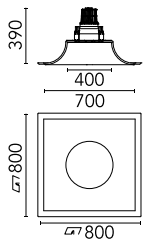

USO 800 + Kap Ø145 Hold

■ SA.1003.3.017 - Raw

Soft technology architectonic application that permits perfect integration of the Flos architectural products. For personal configuration, you can add light points in the structure. Ask Flos architectural sales team.

Main specifications

Mountings	Ceiling recessed
Environment	Indoor

Optical

Lighting type	Direct
Light distribution	Symmetric

Electrical

Emergency	Without
------------------	---------

Physical

Color	Raw
Orientation	Fixed
Weight (kg)	7.7