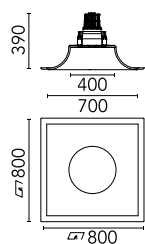

USO 800 + Kap Ø 145 Hold

■ SA.1003.3.017 - Raw

Soft technology architectonic application that permits perfect integration of the Flos architectural products. For personal configuration, you can add light points in the structure. Ask Flos architectural sales team.

Main specifications

Mountings	Ceiling recessed
Environment	Indoor dry location

Optical

Lighting type	Direct
Light distribution	Symmetric

Electrical

Emergency	Without
------------------	---------

Physical

Color	Raw
Orientation	Fixed
Weight (kg)	7.7