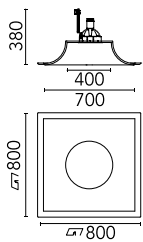

USO 800 + Compass Ø162

■ SA.1003.3.009 - Raw

Soft technology architectonic application that permits perfect integration of the Flos architectural products. For personal configuration, you can add light points in the structure. Ask Flos architectural sales team.

Main specifications

Mountings	Ceiling recessed
Environment	Indoor

Optical

Lighting type	Direct
Light distribution	Symmetric

Electrical

Emergency	Without
-----------	---------

Physical

Color	Raw
Orientation	Fixed
Weight (kg)	7.7