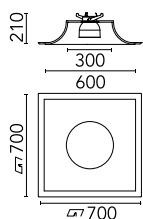

Main specifications

Mountings	Ceiling recessed
Environment	Indoor

Optical

Lighting type	Direct
Light distribution	Symmetric

Electrical

Emergency	Without
------------------	---------

Physical

Color	Raw
Orientation	Fixed
Weight (kg)	6.6