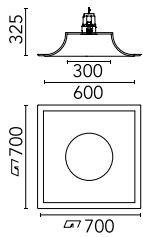

Main specifications

Mountings	Ceiling recessed
Environment	Indoor

Optical

Lighting type	Direct
Light distribution	Symmetric

Electrical

Emergency	Without
------------------	---------

Physical

Color	Raw
Orientation	Fixed
Weight (kg)	6.6