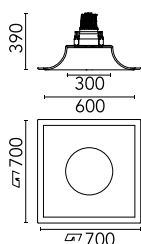

USO 700 + Kap Ø145

■ SA.1002.3.014 - Raw

Soft technology architectonic application that permits perfect integration of the Flos architectural products. For personal configuration, you can add light points in the structure. Ask Flos architectural sales team.

Main specifications

Mountings	Ceiling recessed
Environment	Indoor

Optical

Lighting type	Direct
Light distribution	Symmetric

Electrical

Emergency	Without
------------------	---------

Physical

Color	Raw
Orientation	Fixed
Weight (kg)	6.6