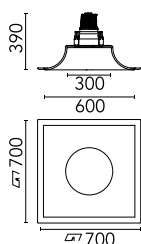

## USO 700 + Kap Ø 145

■ SA.1002.3.014 - Raw

Soft technology architectonic application that permits perfect integration of the Flos architectural products. For personal configuration, you can add light points in the structure. Ask Flos architectural sales team.

### Physical

<b>Color</b>	Raw
<b>Orientation</b>	Fixed
<b>Weight (kg)</b>	6.6