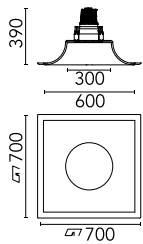

USO 700 for Kap Ø 145

■ SA.1002.3.014 - Raw

Soft technology architectonic application that permits perfect integration of the Flos architectural products. For personal configuration, you can add light points in the structure. Ask Flos architectural sales team.

Main specifications

Mountings	Ceiling recessed
Environment	Indoor dry location

Optical

Lighting type	Direct
Light distribution	Symmetric

Electrical

Emergency	Without
------------------	---------

Physical

Color	Raw
Orientation	Fixed
Weight (kg)	6.6