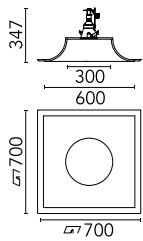

Main specifications

Mountings	Ceiling recessed
Environment	Indoor dry location

Optical

Lighting type	Direct
Light distribution	Symmetric

Electrical

Emergency	Without
------------------	---------

Physical

Color	Raw
Orientation	Fixed
Weight (kg)	6.6