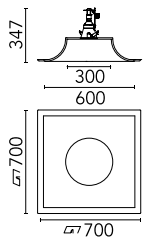

Main specifications

Mountings	Ceiling recessed
Environment	Indoor

Optical

Lighting type	Direct
Light distribution	Symmetric

Electrical

Emergency	Without
------------------	---------

Physical

Color	Raw
Orientation	Fixed
Weight (kg)	6.6