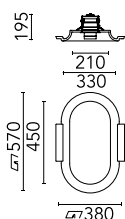

Main specifications

Mountings	Ceiling recessed
Environment	Indoor dry location

Optical

Lighting type	Direct
Light distribution	Symmetric

Electrical

Emergency	Without
------------------	---------

Physical

Color	Raw
Orientation	Fixed
Weight (kg)	2.64