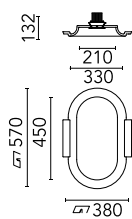

Main specifications

Mountings	Ceiling recessed
Environment	Indoor dry location

Optical

Lighting type	Direct
Light distribution	Symmetric

Electrical

Emergency	Without
------------------	---------

Physical

Color	Raw
Orientation	Fixed
Weight (kg)	2.64