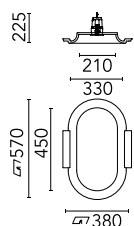

USO 332 + Light Sniper

■ SA.1001.3.001 - Raw

Soft technology architectonic application for modular ceilings that permits perfect integration of the Flos architectural products. For personal configuration, you can add light points in the structure. Ask Flos architectural sales team.

Main specifications

Mountings	Ceiling recessed
Environment	Indoor dry location

Optical

Lighting type	Direct
Light distribution	Symmetric

Electrical

Emergency	Without

Physical

Color	Raw
Orientation	Fixed
Weight (kg)	2.64

Note

References do not include Flos architectural products. No Trim Frame excluded, to be ordered separately