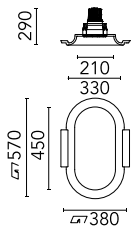

Main specifications

Mountings	Ceiling recessed
Environment	Indoor

Optical

Lighting type	Direct
Light distribution	Symmetric

Electrical

Emergency	Without
------------------	---------

Physical

Color	Raw
Orientation	Fixed
Weight (kg)	2.64