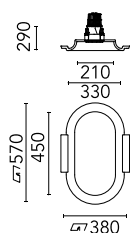

Main specifications

Mountings Ceiling recessed
Environment Indoor

Optical

Lighting type Direct
Light distribution Symmetric

Electrical

Emergency Without

Physical

Color Raw
Orientation Fixed
Weight (kg) 2.64