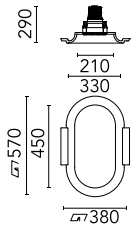

Main specifications

Mountings	Ceiling recessed
Environment	Indoor dry location

Optical

Lighting type	Direct
Light distribution	Symmetric

Electrical

Emergency	Without
------------------	---------

Physical

Color	Raw
Orientation	Fixed
Weight (kg)	2.64