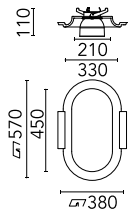

USO 332 for Wan Spot

■ SA.1001.3.004 - Raw

Soft technology architectonic application for modular ceilings that permits perfect integration of the Flos architectural products. For personal configuration, you can add light points in the structure. Ask Flos architectural sales team.

Main specifications

Mountings	Ceiling recessed
Environment	Indoor dry location

Optical

Lighting type	Direct
Light distribution	Symmetric

Electrical

Emergency	Without

Physical

Color	Raw
Orientation	Fixed
Weight (kg)	2.64

Note

References do not include Flos architectural products. No Trim Frame excluded, to be ordered separately