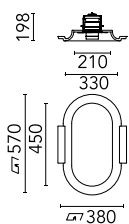

Main specifications

Mountings	Ceiling recessed
Environment	Indoor dry location

Optical

Lighting type	Direct
Light distribution	Symmetric

Electrical

Emergency	Without
------------------	---------

Physical

Color	Raw
Orientation	Fixed
Weight (kg)	2.64