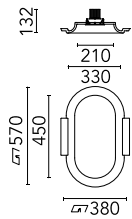

Main specifications

Mountings	Ceiling recessed
Environment	Indoor dry location

Optical

Lighting type	Direct
Light distribution	Symmetric

Electrical

Emergency	Without
------------------	---------

Physical

Color	Raw
Orientation	Fixed
Weight (kg)	2.64