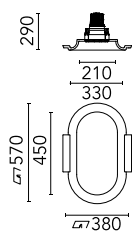

USO 332 for Kap Ø 145

■ SA.1001.3.014 - Raw

Soft technology architectonic application for modular ceilings that permits perfect integration of the Flos architectural products. For personal configuration, you can add light points in the structure. Ask Flos architectural sales team.

Main specifications

Mountings	Ceiling recessed
Environment	Indoor dry location

Optical

Lighting type	Direct
Light distribution	Symmetric

Electrical

Emergency	Without
------------------	---------

Physical

Color	Raw
Orientation	Fixed
Weight (kg)	2.64