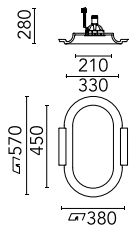

## USO 332 for Compass Ø 162

SA.1001.3.009 - Raw

Soft technology architectonic application for modular ceilings that permits perfect integration of the Flos architectural products. For personal configuration, you can add light points in the structure. Ask Flos architectural sales team.

### Physical

<b>Color</b>	Raw
<b>Orientation</b>	Fixed
<b>Weight (kg)</b>	2.64