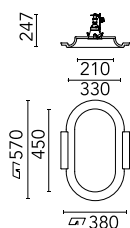

### Main specifications

**Mountings** Ceiling recessed  
**Environment** Indoor

### Physical

**Color** Raw  
**Orientation** Fixed  
**Weight (kg)** 2.64