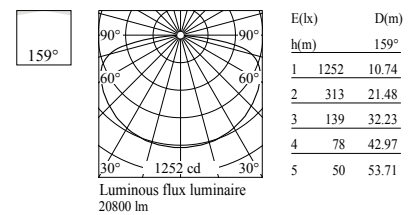

Electrical

Lamp holder	G5
Dimmable	Yes
Driver	Integrated
Emergency	Without

Physical

Color	Raw
Orientation	Fixed
Weight (kg)	185

Note

Delivered in two pieces.