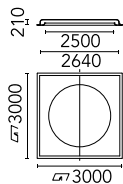

USO 2500 Cove Lighting Dimmable Dali

SA.1009.4.1DA - Raw

Recessed ceiling luminaire. Direct lighting with fluorescent, cold cathode or LED lamps.